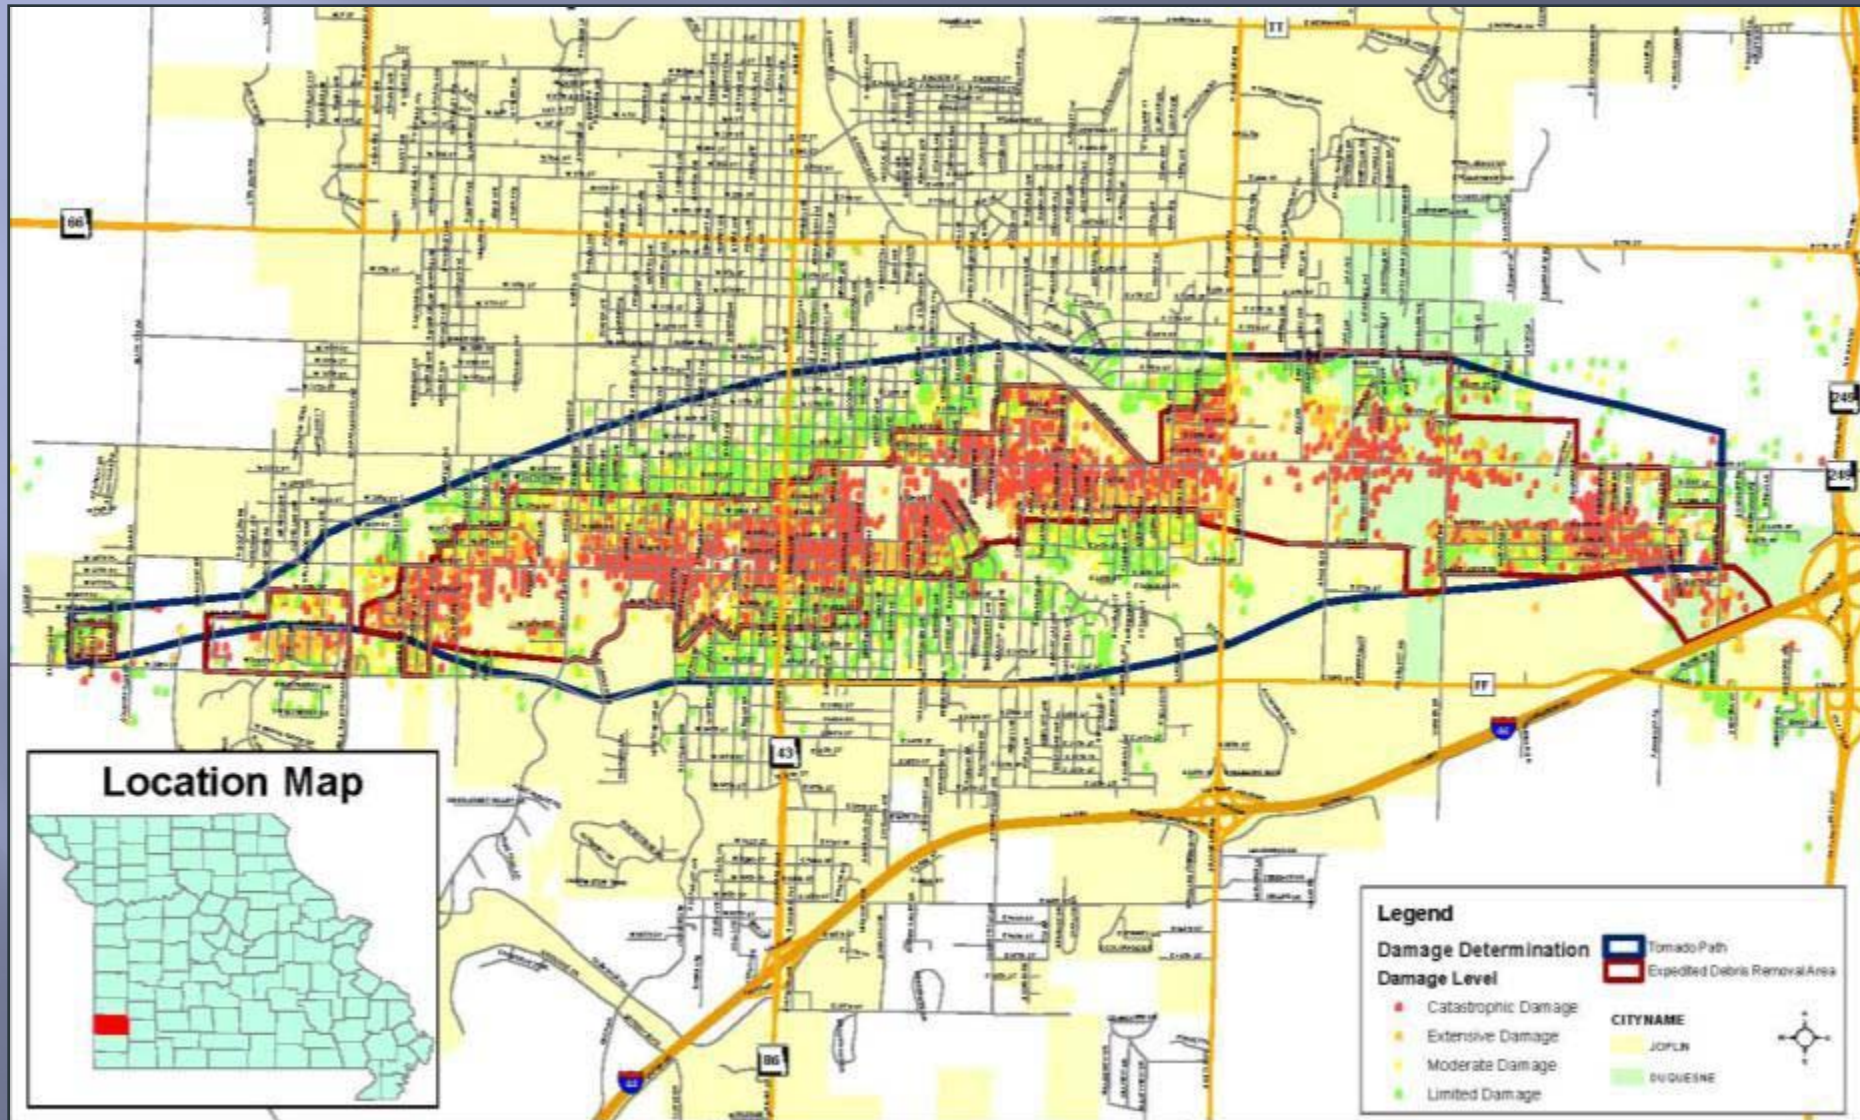

Did you feel that participating in a tabletop exercise was a valuable use of your time?

A. Very valuable

B. Somewhat valuable

C. Not valuable

Joplin Tornado Response

May 22, 2011 F-5 Tornado

Destruction

Joplin, Missouri Path of Destruction